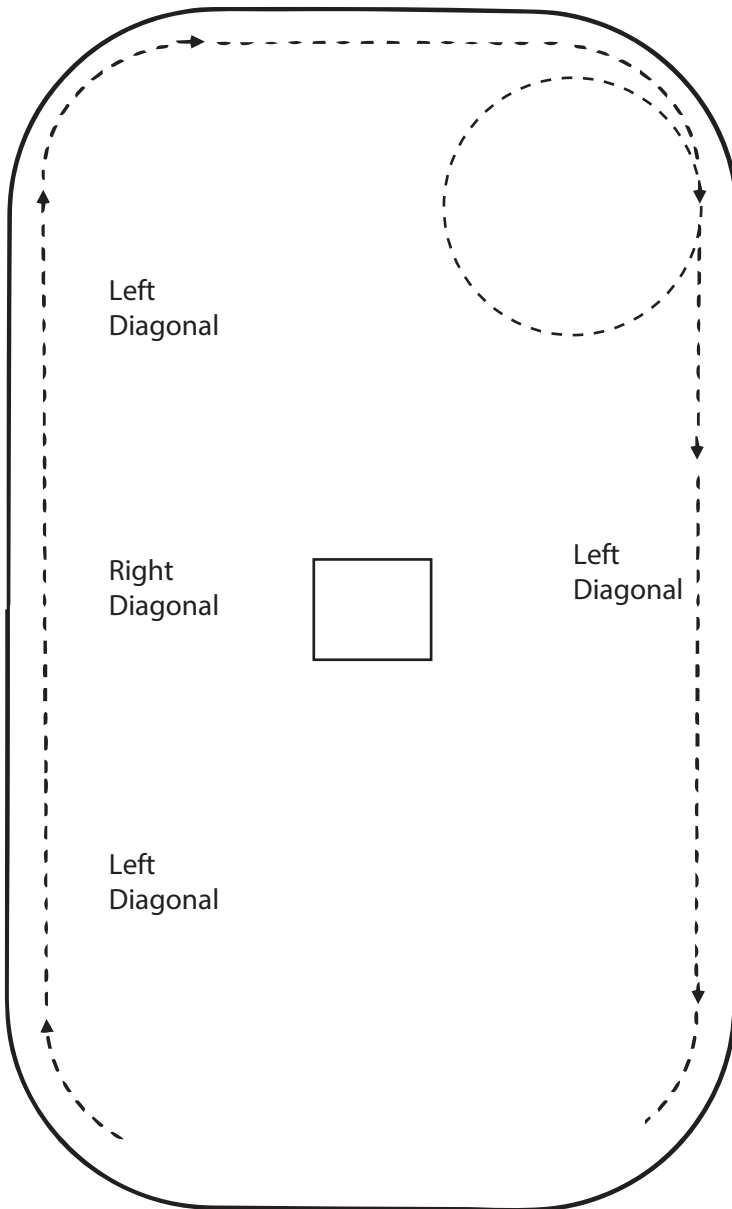

iaspha Spring Horse Show

Class 108: Academy Pattern WT

1. Trot down the rail to your left showing two diagonal changes, beginning on the left diagonal.
2. Continue trotting through the turn and execute a circle at the beginning of the next straightaway. Halt.
3. Pick up a trot on the left diagonal and continue trotting to the end of the straightaway.