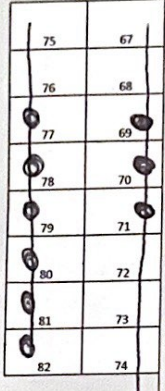

UPPER UP

1
2
3
4
5
6
7

314  
Tobias  
Silver Pine  
7/178

Country  
Meadow  
10/172

Vance Hayes  
11/42

Hunterton  
12/48

44
45
46
47
48
49
50

DOOR G

99
100
101
102
103
X
104
105
106

Appaloosa  
5/120  
S/B  
5/110  
Forward  
Figs  
5/115

Woodwind  
10/172

Knightwood  
20/82

Rancho Road  
8/15

Grooming
Grooming
Grooming
Grooming
Grooming
Grooming
Farrier
Farrier

221
222
223
224
225
226
227

Sundance  
Ridge  
4/15  
Pages  
9/1

JR  
Stables  
10/1

Pepper Hill  
19/104

Northern  
Tradition  
21/140

171
172
173
174
175
176
177
178

DOOR A

DOOR B