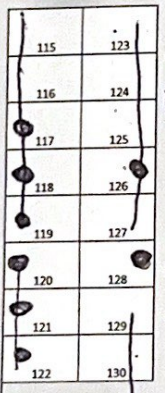

UPPER UP

1
2
3
4
5
6
7

314  
Tobias  
Silver Pine  
7/178

Country  
Meadow  
10/172

Vance Hayes  
11/42

Hunterton  
12/48

44
45
46
47
48
49
50

DOOR G

99
100
101
102
103
X
104
105
106

Appaloosa  
5/120  
S/B  
5/110  
Forward  
Figs  
5/115

Woodwind  
10/172

Knightwood  
20/82

Rancho Road  
8/15

Grooming
Grooming
Grooming
Grooming
Grooming
Grooming
Farrier
Farrier

DOOR F

107
108
109
110
111
112
113
114

Oakridge  
10/24  
Stone  
Ridge  
6/15

Makama  
10/30  
Paradise  
Ridge  
4/15

Bellaire  
6/24

Willis  
5/15  
Mudhill  
9/14

163
164
165
166
167
168
169
170

DOOR E

221
222
223
224
225
226
227

Sundance  
Ridge  
4/15  
Pages  
9/1

JR  
Stables  
10/1

Pepper Hill  
19/104

Northern  
Tradition  
21/140

171
172
173
174
175
176
177
178

DOOR A

DOOR B