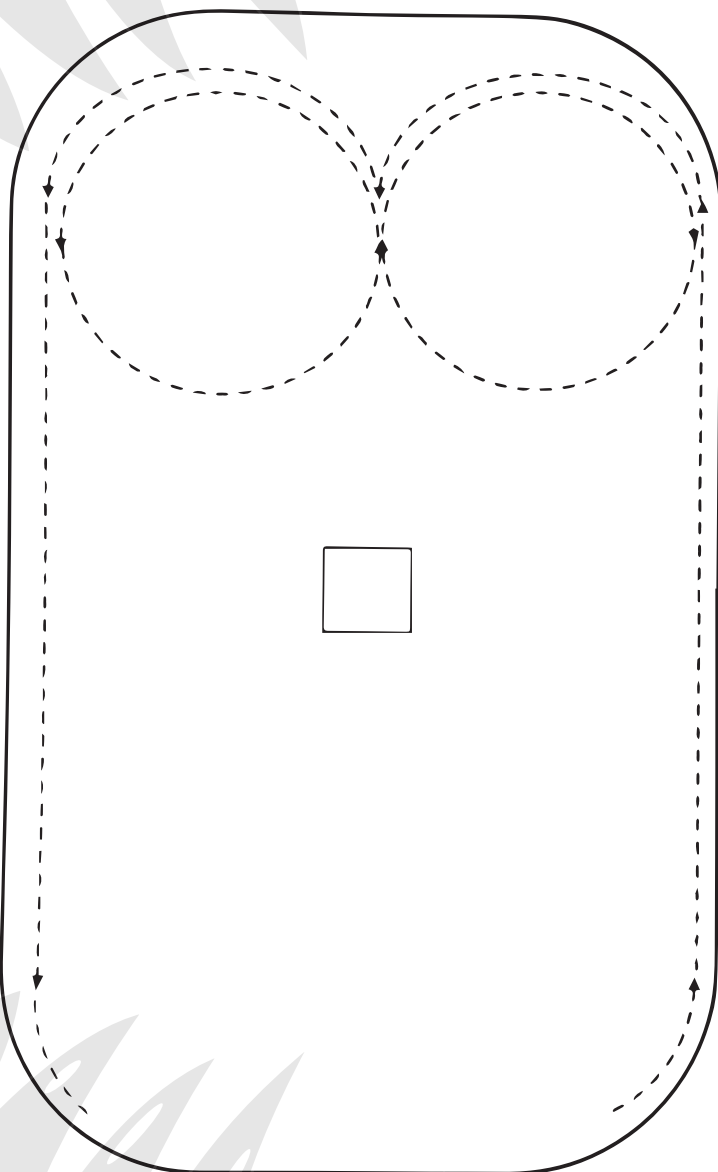

Horse Show: IASPHA Summer Horse Show

Class: Academy WT Pattern Class

Class Number: 108

Trot down the right hand straightaway and around the turn on the right diagonal to the center of a figure eight facing the center of the ring. Halt.

Trot a figure eight. Trot the first circle to the left on the right diagonal, trot the second circle to the right on the left diagonal. Halt.

Reverse. Trot from the center point of the figure eight to the left, around the turn and continue trotting on the right diagonal down the straightaway.