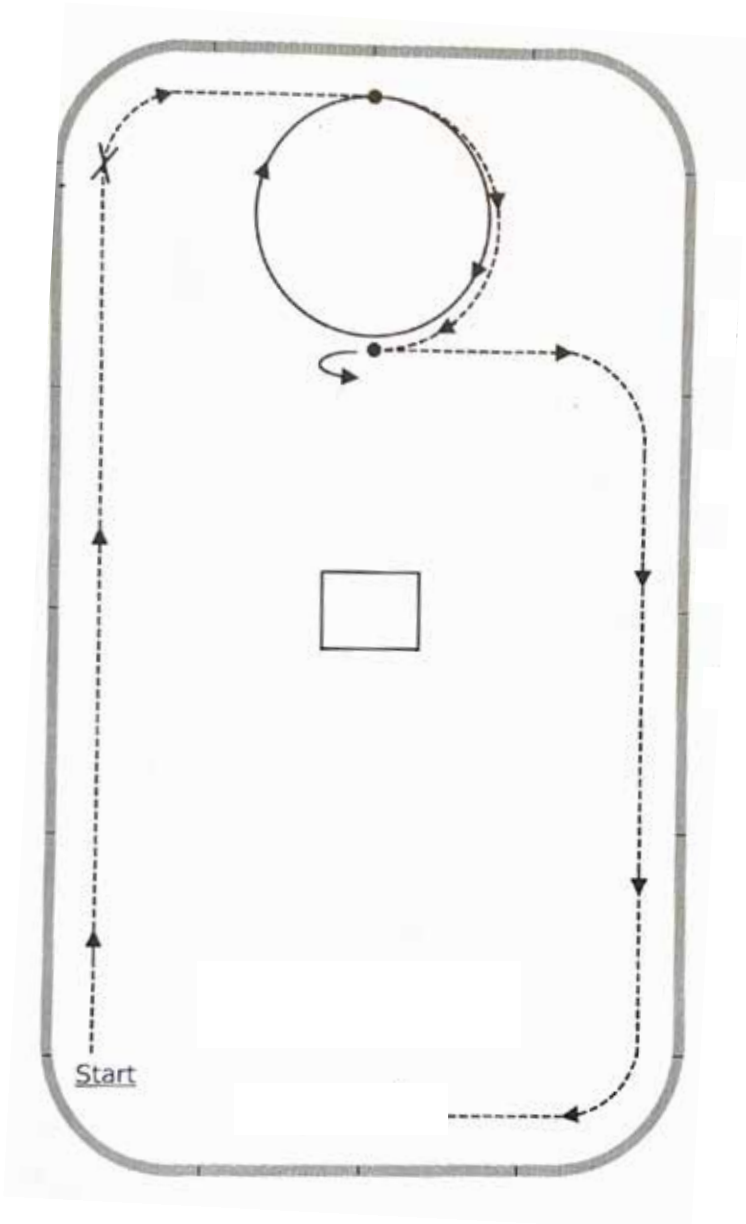

iaspha Spring Horse Show

CLASS 67: ACADEMY WTC PATTERN

1. On the rail to the left, trot down the rail on the right diagonal.
2. At the end of the rail, change to the left diagonal and continue trotting to the center of the turn. Halt.
3. Canter a circle to the right on the right lead. Halt.
4. Trot a half-circle to the right on the left diagonal. Halt. Reverse either direction.
5. Trot a straight line toward the rail on the left diagonal and without stopping continue trotting down the rail.
6. Halt at the end of the straightaway and exit.